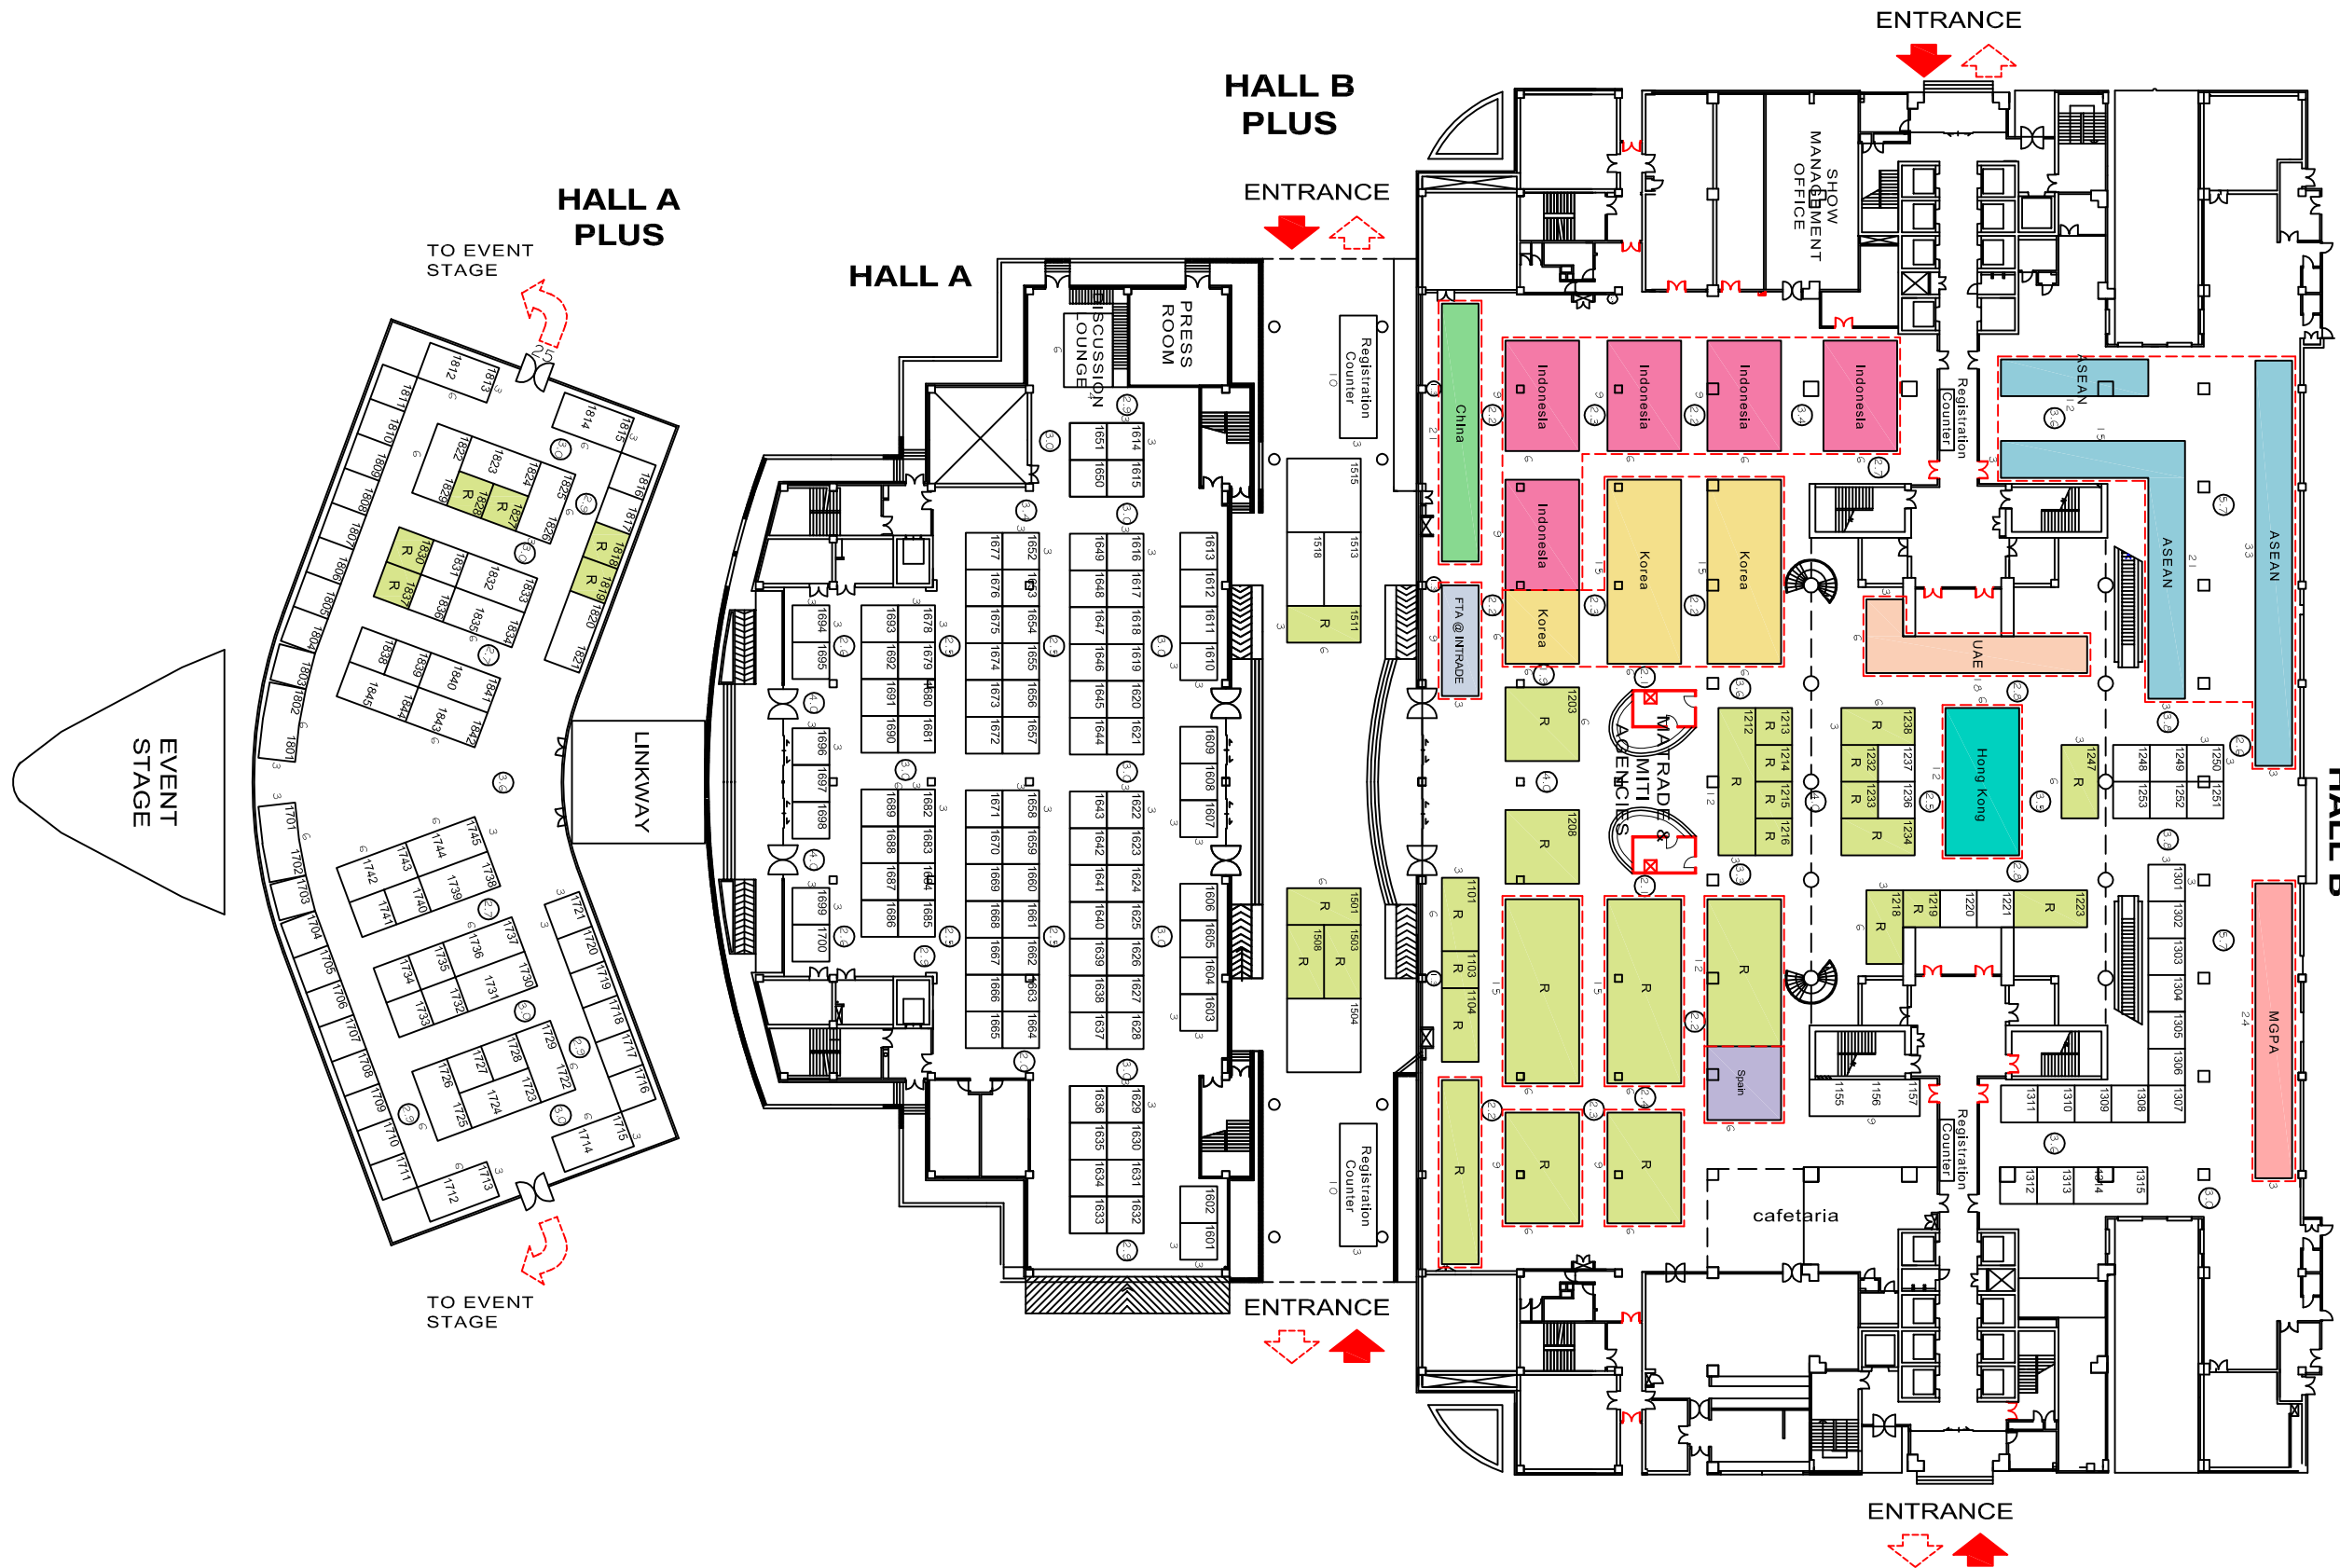

INTRADE MALAYSIA 2010

9th - 11th NOVEMBER 2010

MATRADE EXHIBITION & CONVENTION CENTRE

Organized by :

Managed by :

*As at 24 APRIL 2010 & subject to change.

* THIS FLOOR PLAN IS ACCURATE AT THE TIME OF PRINTING AND IS SUBJECT TO CHANGE BY THE ORGANISING COMMITTEE.

SCALE 1:450 (A3)
DATE : 24042010 - R11